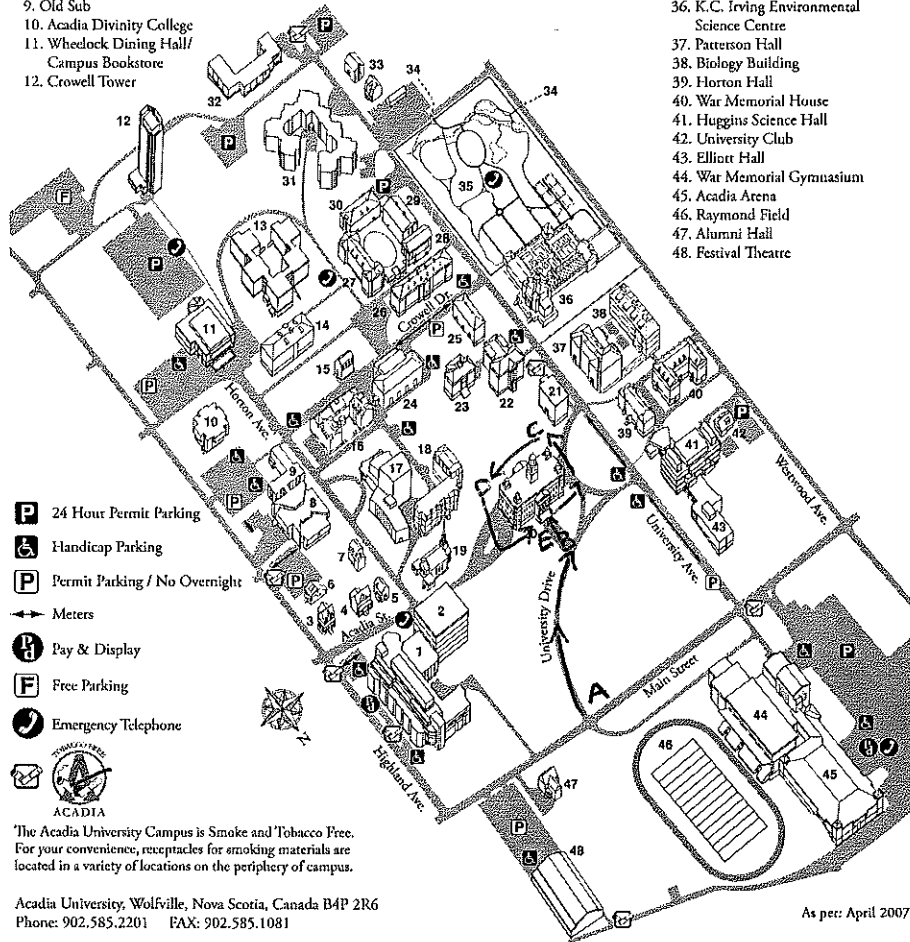

1. Beveridge Arts Centre / Art Gallery	13. Chase Court	21. Rhodes Hall	29. Christofer Hall
2. Vaughan Memorial Library	14. Dennis House	22. Carnegie Hall	30. Eaton House
3. Wong International Centre	15. Raymond House	23. Emerson Hall	31. Cullen House
4. Hayward House - Admissions	16. Whitman House	24. Fountain Commons	32. Robie Roscoe Services Building
5. Godfrey House	17. Harvey Denton Hall	25. Willett House	33. 52 University Avenue and French House
6. 24 Highland Avenue	18. Seminary House	26. Chipman House	34. Woodland Trails
7. Bancroft House	19. Manning Memorial Chapel	27. Roy Jodrey Hall	35. Harriet Irving Botanical Gardens
8. Acadia Students' Union Centre	20. University Hall	28. Clark Commons	36. K.C. Irving Environmental Science Centre
9. Old Sub			37. Patterson Hall
10. Acadia Divinity College			38. Biology Building
11. Wheelock Dining Hall/ Campus Bookstore			39. Horton Hall
12. Crowell Tower			40. War Memorial House
			41. Huggins Science Hall
			42. University Club
			43. Elliott Hall
			44. War Memorial Gymnasium
			45. Acadia Arena
			46. Raymond Field
			47. Alumni Hall
			48. Festival Theatre

- 24 Hour Permit Parking
- Handicap Parking
- Permit Parking / No Overnight
- Meters
- Pay & Display
- Free Parking
- Emergency Telephone
- ACADIA

Acadia University, Wolfville, Nova Scotia, Canada B4P 2R6
Phone: 902.585.2201 FAX: 902.585.1081

As per: April 2007